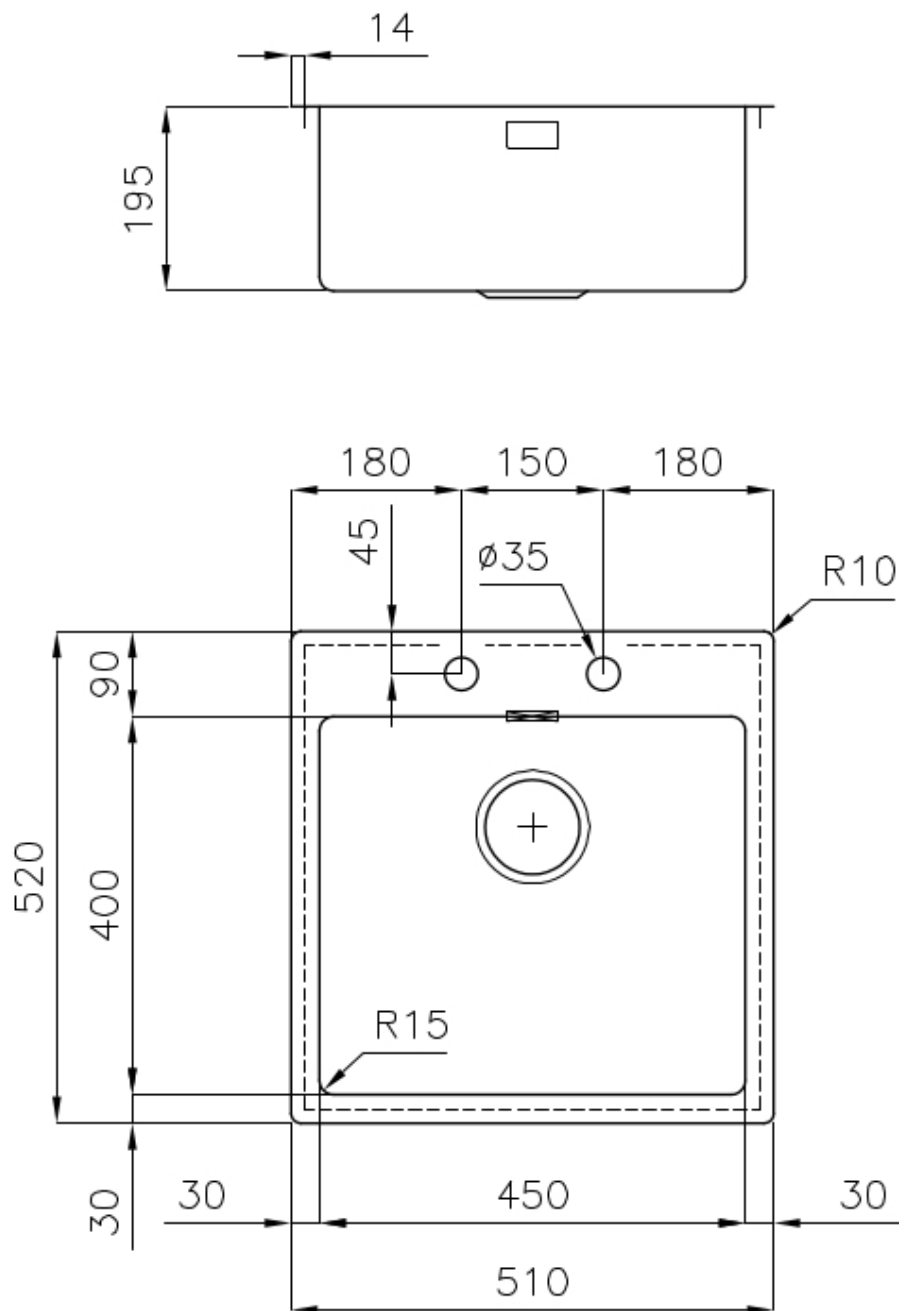

Sink KE Filotop

Kitchen Sinks

Code: 2264 050

DETAILS

Edge/Installation Type	Flush-mount Top-mount
Finish	Foster brushed
Material	AISI 304 stainless steel
Texture	Foster brushed
Base	60 cm
Dimensions	510x520 mm
Standard fittings	Fixing hooks, gasket, drain, overflow and siphon, boxed packing
Mixer holes	2 standard holes
Built-in hole	View technical data sheet

Drainer	No
Width	51 cm
Bowl dimension	450x400mm
Number of bowls	1 bowl
Waste fitting	Drain with automatic PM control

FEATURES

Automatic waste fitting	The waste-fitting with round remote knob is supplied; a practical accessory which makes it unnecessary to get wet in order to drain the water from the bowl.
Basket 3,5" waste fitting	The drain is equipped with a large 3.5" drain, with the practical basket cap that prevents the discharge of solid parts.
Deep bowls	This bowls reach an important depth, over 20 cm, thanks to the advanced production technology, that can be offer great capiciency and practicity in all the washing operations.
Double mixer hole	The large tap counter is already fitted with a series of 2 tap holes. In the second hole it is possible to install the remote control of the automatic drain or, alternatively, a practical soap dispenser.
High thickness	1mm thick steel. A significant thickness, which guarantees the maximum sturdiness and durability.
Perimetral overflow	The overflow is always a security on the Foster sinks that prevents the overflow of water in case of oversights. The perimeter drain solution improves aesthetics thanks to its square and essential shape.
Small radius	Bowls with squared shapes with a modern design and an increased capacity, for a minimal aesthetics connected with an extreme practicity.

TECHNICAL DATA

Lavello serie KE cod. 2264/050

GALLERY

EQUIPMENT

Automatic waste fitting - PM
8407 113

OPTIONAL ACCESSORIES

Glass chopping board
8631 300

HDPE Chopping board
8657 001