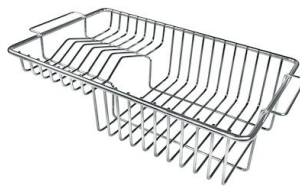

Drainer	No
Width	51 cm
Bowl dimension	450x400mm
Number of bowls	1 bowl
Waste fitting	Drain with automatic PM control

FEATURES

Automatic waste fitting	The waste-fitting with round remote knob is supplied; a practical accessory which makes it unnecessary to get wet in order to drain the water from the bowl.
Basket 3,5" waste fitting	The drain is equipped with a large 3.5" drain, with the practical basket cap that prevents the discharge of solid parts.
Deep bowls	This bowls reach an important depth, over 20 cm, thanks to the advanced production technology, that can be offer great capiciency and practicity in all the washing operations.
Double mixer hole	The large tap counter is already fitted with a series of 2 tap holes. In the second hole it is possible to install the remote control of the automatic drain or, alternatively, a practical soap dispenser.
High thickness	1mm thick steel. A significant thickness, which guarantees the maximum sturdiness and durability.
Perimetral overflow	The overflow is always a security on the Foster sinks that prevents the overflow of water in case of oversights. The perimeter drain solution improves aesthetics thanks to its square and essential shape.
Small radius	Bowls with squared shapes with a modern design and an increased capacity, for a minimal aesthetics connected with an extreme practicity.

TECHNICAL DATA

Lavello serie KE cod. 2264/050

GALLERY

EQUIPMENT

Automatic waste fitting - PM
8407 113

OPTIONAL ACCESSORIES

Glass chopping board
8631 300

HDPE Chopping board
8657 001

HPDE Twin chopping board
8644 101

Stainless steel plate rack
8100 303

Stainless steel plate rack
8100 201

White bowl
8153 100

* only in combination with the accessory
8644 101

Black grid
8100 617

Graters kit with ring-holder and food collection tray