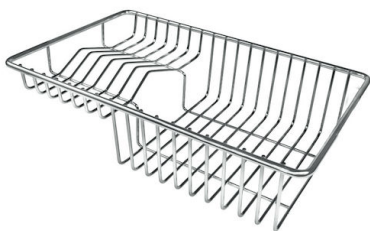

Drainer	No
Width	51 cm
Bowl dimension	450x400mm
Number of bowls	1 bowl
Waste fitting	Drain with automatic PM control

FEATURES

Automatic waste fitting	The waste-fitting with round remote knob is supplied; a practical accessory which makes it unnecessary to get wet in order to drain the water from the bowl.
Basket 3,5" waste fitting	The drain is equipped with a large 3.5" drain, with the practical basket cap that prevents the discharge of solid parts.
Deep bowls	This bowls reach an important depth, over 20 cm, thanks to the advanced production technology, that can be offer great capiciency and practicity in all the washing operations.
Double mixer hole	The large tap counter is already fitted with a series of 2 tap holes. In the second hole it is possible to install the remote control of the automatic drain or, alternatively, a practical soap dispenser.
High thickness	1mm thick steel. A significant thickness, which guarantees the maximum sturdiness and durability.
Perimetral overflow	The overflow is always a security on the Foster sinks that prevents the overflow of water in case of oversights. The perimeter drain solution improves aesthetics thanks to its square and essential shape.
Small radius	Bowls with squared shapes with a modern design and an increased capacity, for a minimal aesthetics connected with an extreme practicity.

TECHNICAL DATA

Lavello serie KE cod. 2264/050

GALLERY

EQUIPMENT

Automatic waste fitting - PM
8407 113

OPTIONAL ACCESSORIES

Glass chopping board
8631 300

HDPE Chopping board
8657 001

HPDE Twin chopping board
8644 101

Stainless steel plate rack
8100 303

Stainless steel plate rack
8100 201

White bowl
8153 100

* only in combination with the accessory
8644 101

Black grid
8100 617

Graters kit with ring-holder and food collection tray